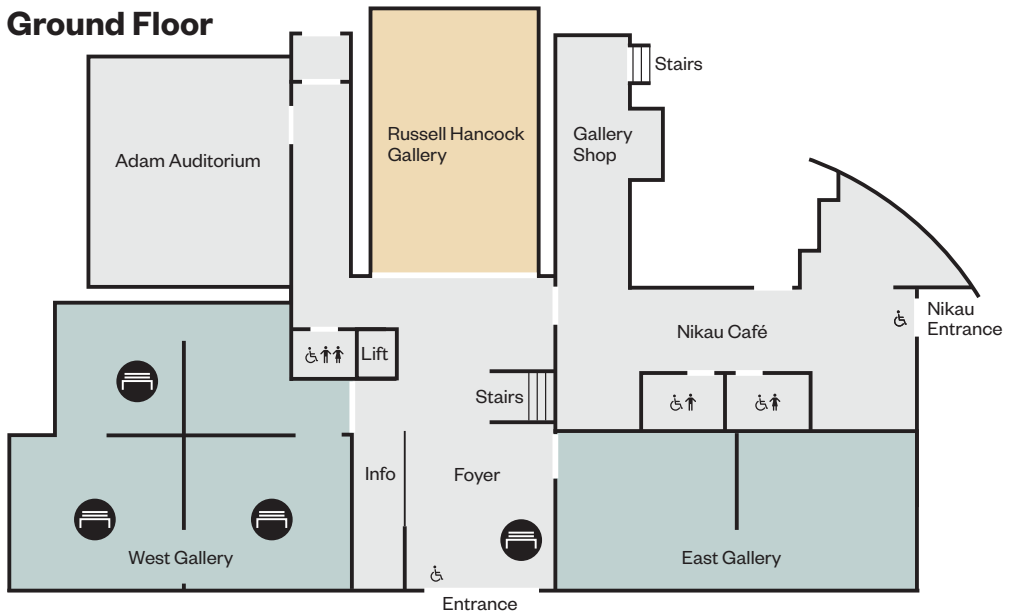

Upstairs

Key

- Sound
- Low light
- Seating
- Artwork on floor

Ground Floor

Ground Floor

- Imagined in the Context of a Room**
Joanna Margaret Paul
- Room of Time**
Simon Morris

Upstairs

- At Thresholds**
Curated by Moya Lawson
- Triple Feature**
Josh Azzarella

Joanna Margaret Paul

Imagined in the Context of a Room

Imagined in the Context of a Room is a major retrospective celebrating the career and legacy of Joanna Margaret Paul (1945–2003). Paul's intimate explorations of domestic life pushed the boundaries of artistic practice through an experimental, multi-disciplinary practice spanning drawing, painting, poetry, photography and film.

Simon Morris

Room of Time

Simon Morris's *Room of Time* is part of an ongoing exploration into the mindful occupation of space through time-based abstract painting.

At Thresholds

At Thresholds explores humanity's place within the multispecies—a vibrant universe of lifeforms, including fungi, plants and animals. In a time of ecological crisis, the artists in this exhibition consider how art might renew our awareness of living with our more-than-human cohabitants. The artists span multiple generations and are all from Aotearoa.