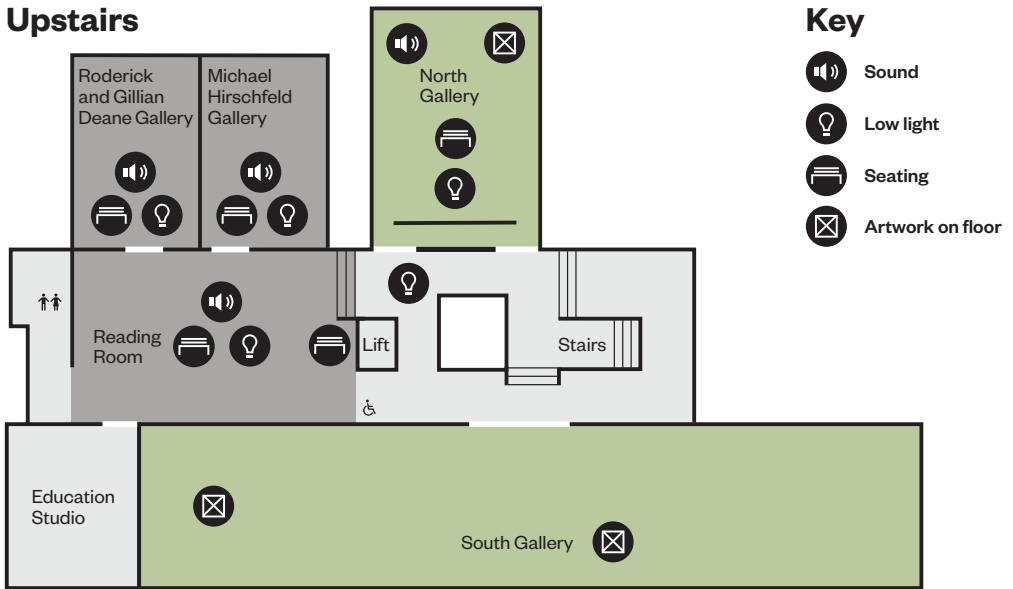

Upstairs

Key

- Sound
- Low light
- Seating
- Artwork on floor

Ground Floor

Ground Floor

- Imagined in the Context of a Room**
Joanna Margaret Paul
- Room of Time**
Simon Morris

Upstairs

- At Thresholds**
Curated by Moya Lawson
- Triple Feature**
Josh Azzarella

Joanna Margaret Paul

Imagined in the Context of a Room

Imagined in the Context of a Room is a major retrospective celebrating the career and legacy of Joanna Margaret Paul (1945–2003). Paul's intimate explorations of domestic life pushed the boundaries of artistic practice through an experimental, multi-disciplinary practice spanning drawing, painting, poetry, photography and film.

Simon Morris

Room of Time

Simon Morris's *Room of Time* is part of an ongoing exploration into the mindful occupation of space through time-based abstract painting.

At Thresholds

At Thresholds explores humanity's place within the multispecies—a vibrant universe of lifeforms, including fungi, plants and animals. In a time of ecological crisis, the artists in this exhibition consider how art might renew our awareness of living with our more-than-human cohabitants. The artists span multiple generations and are all from Aotearoa.